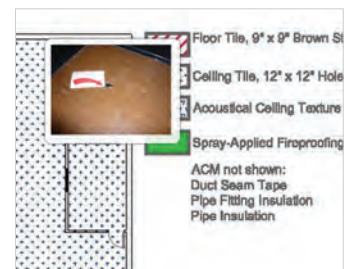

# FACS Management Solutions: FACSTrack

Taking environmental survey documents into the cloud

Blow the dust off those old environmental survey documents. FACS provides a web-based interactive system that helps track asbestos, lead, mold, and PCBs and their locations within a building. This tool takes visualization and inventory mapping a step further, identifying chemical and physical agents in a digitalized drawing, allowing clients to easily identify locations and types of materials that contain these contaminants and see respective photos of identified areas. From renovation construction planning to building maintenance to emergency response, FACSTrack helps everyone from the owner to the engineer be on the same page.

## PROGRAM FEATURES

- Manage multiple locations and facilities easily
- Provides visibility by layers in room (floorings, ceiling, walls)
- Information for emergency response
- Manage records electronically
- Web-based 24/7 tracking
- Available to key personnel
- Provides visual reference environmental surveys
- Includes previous survey and laboratory records
- Converts physical drawings into user friendly data