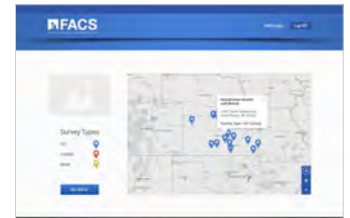

FACS Management Solutions: FACSTrack

Taking environmental survey documents into the cloud

Blow the dust off those old environmental survey documents. FACS provides a web-based interactive system that helps track asbestos, lead, mold, and PCBs and their locations within a building. This tool takes visualization and inventory mapping a step further, identifying chemical and physical agents in a digitalized drawing, allowing clients to easily identify locations and types of materials that contain these contaminants and see respective photos of identified areas. From renovation construction planning to building maintenance to emergency response, FACSTrack helps everyone from the owner to the engineer be on the same page.

PROGRAM FEATURES

- Manage multiple locations and facilities easily
- Provides visibility by layers in room (floorings, ceiling, walls)
- Information for emergency response
- Manage records electronically
- Web-based 24/7 tracking
- Available to key personnel
- Provides visual reference environmental surveys
- Includes previous survey and laboratory records
- Converts physical drawings into user friendly data